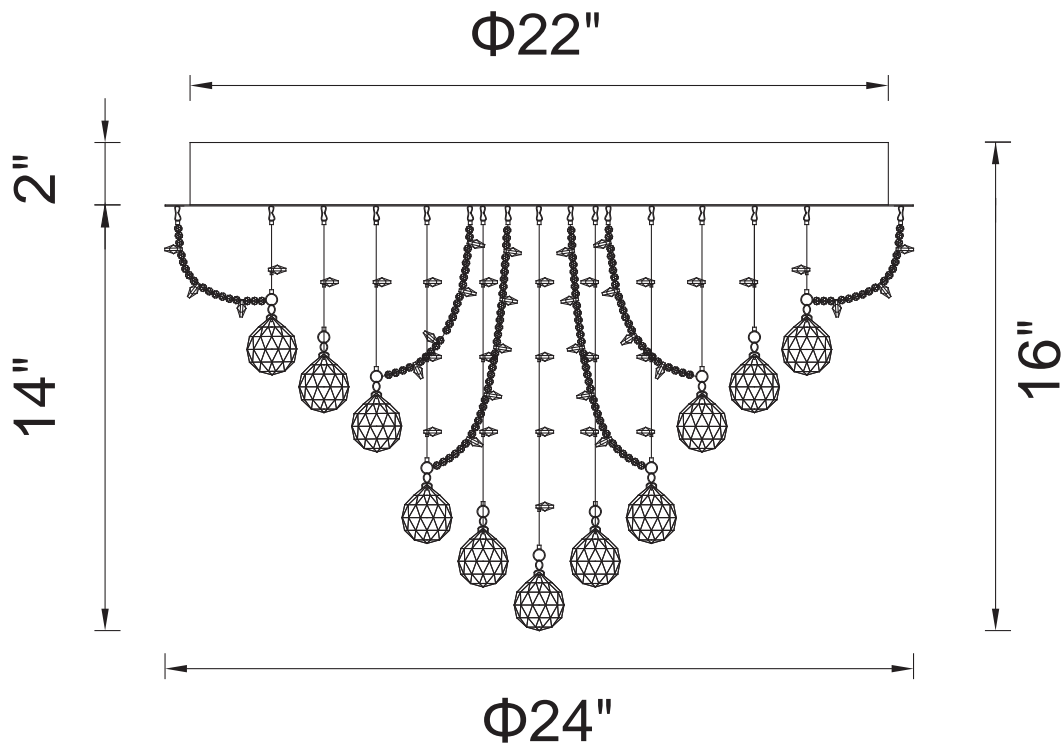

PROJECT: _____

FIXTURE TYPE: _____

LOCATION: _____

CONTACT/PHONE: _____

Item	5050C24C
Collection	FLUSH MOUNTS
Finish	Chrome
Glass	-----
Crystal	Clear
Input	120V AC,60HZ,AC

Shade	-----
Length/Dia.	24"
Width/Ext.	-----
Height	16"
Maximum	-----
Lumens	-----

Light Source	GU10
Bulb Info.	9x35W
Included	-----
Dimmable	Yes
Color	-----
Weight	