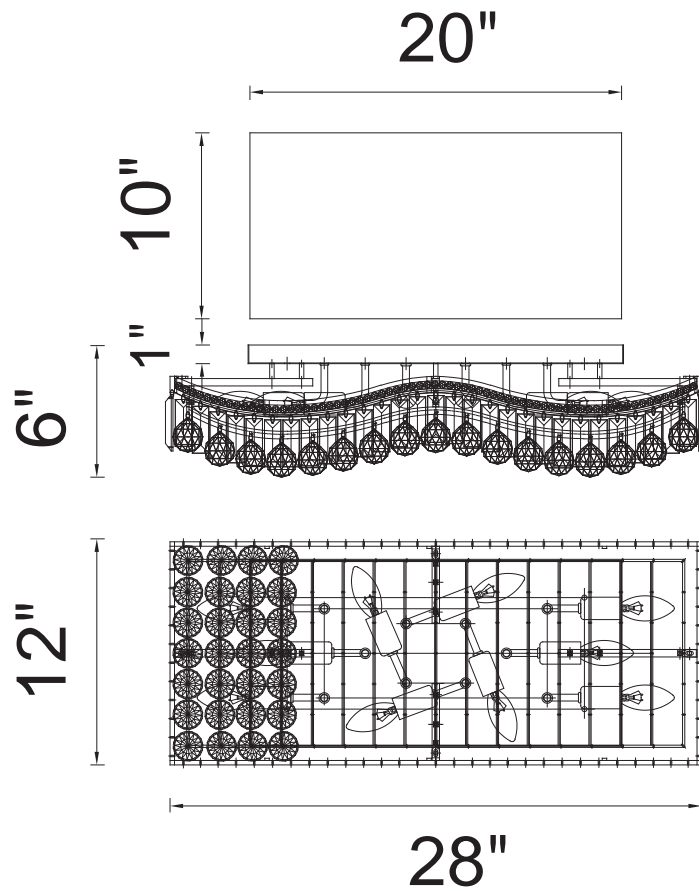

PROJECT: \_\_\_\_\_

FIXTURE TYPE: \_\_\_\_\_

LOCATION: \_\_\_\_\_

CONTACT/PHONE: \_\_\_\_\_

Item	5051C28C-RC
Collection	RIPPLE
Finish	Chrome
Glass	-----
Crystal	Clear
Input	120V AC,60HZ,AC

Shade	-----
Length/Dia.	28"
Width/Ext.	12"
Height	6"
Maximum	-----
Lumens	-----

Light Source	E12
Bulb Info.	10x60W
Included	-----
Dimmable	Yes
Color	-----
Weight	