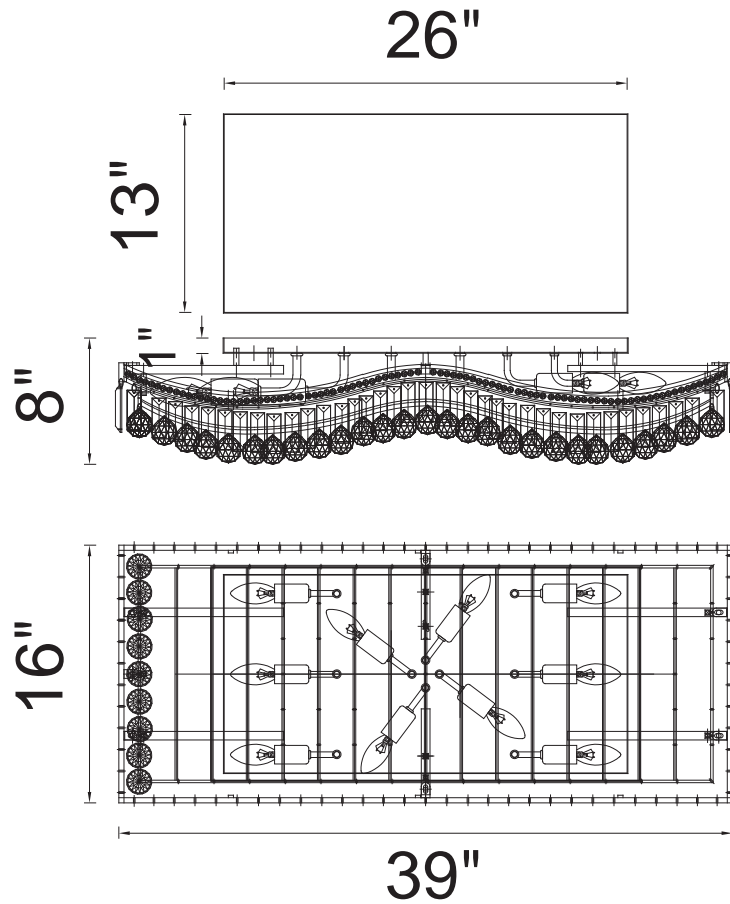

PROJECT: _____
 FIXTURE TYPE: _____
 LOCATION: _____
 CONTACT/PHONE: _____

Item	5051C39C-RC
Collection	RIPPLE
Finish	Chrome
Glass	-----
Crystal	Clear
Input	120V AC,60HZ,AC

Shade	-----
Length/Dia.	39"
Width/Ext.	16"
Height	8"
Maximum	-----
Lumens	-----

Light Source	E12
Bulb Info.	18x60W
Included	-----
Dimmable	Yes
Color	-----
Weight	