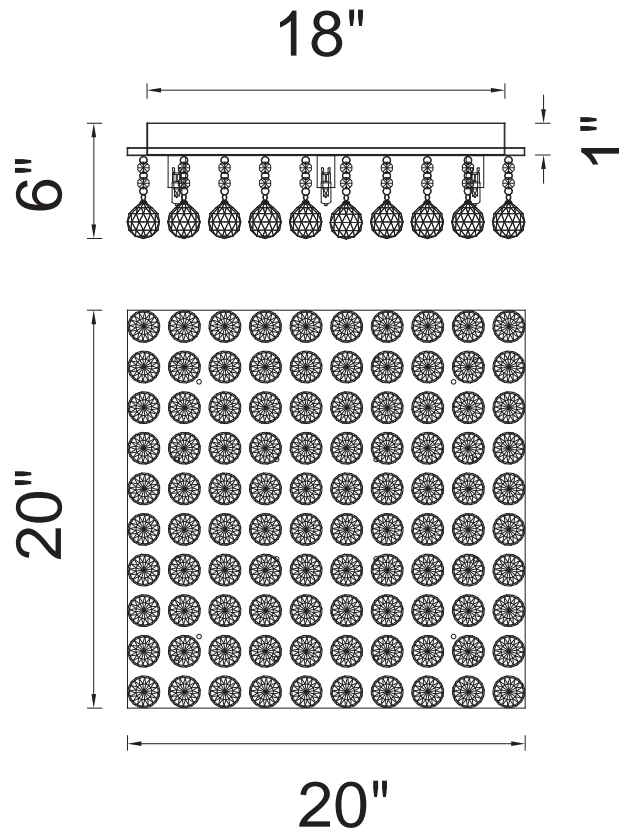

PROJECT: _____

FIXTURE TYPE: _____

LOCATION: _____

CONTACT/PHONE: _____

Item	5052C20C-S
Collection	SPARKLE
Finish	Chrome
Glass	-----
Crystal	Clear
Input	120V AC,60HZ,AC

Shade	-----
Length/Dia.	20"
Width/Ext.	20"
Height	6"
Maximum	-----
Lumens	-----

Light Source	G9
Bulb Info.	9x40W
Included	-----
Dimmable	Yes
Color	-----
Weight	