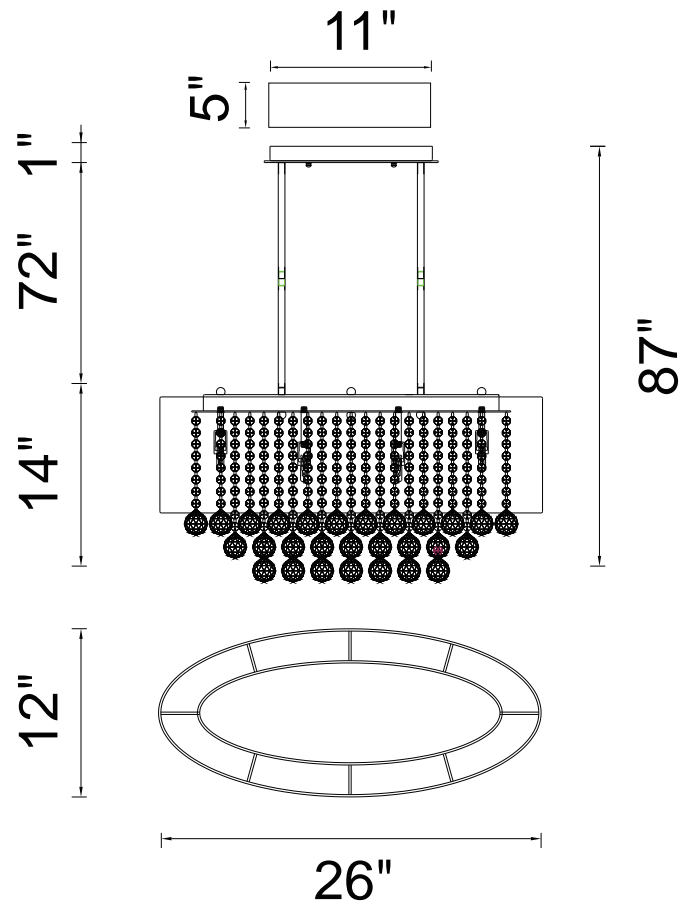

PROJECT: \_\_\_\_\_

FIXTURE TYPE: \_\_\_\_\_

LOCATION: \_\_\_\_\_

CONTACT/PHONE: \_\_\_\_\_

|            |                 |
|------------|-----------------|
| Item       | 5063P26C        |
| Collection | RADIANT         |
| Finish     | Chrome          |
| Glass      | -----           |
| Crystal    | Clear           |
| Input      | 120V AC,60HZ,AC |

|             |                   |
|-------------|-------------------|
| Shade       | Transparent White |
| Length/Dia. | 26"               |
| Width/Ext.  | 12"               |
| Height      | 14"               |
| Maximum     | 87"               |
| Lumens      | -----             |

|              |       |
|--------------|-------|
| Light Source | G9    |
| Bulb Info.   | 6x60W |
| Included     | ----- |
| Dimmable     | Yes   |
| Color        | ----- |
| Weight       |       |