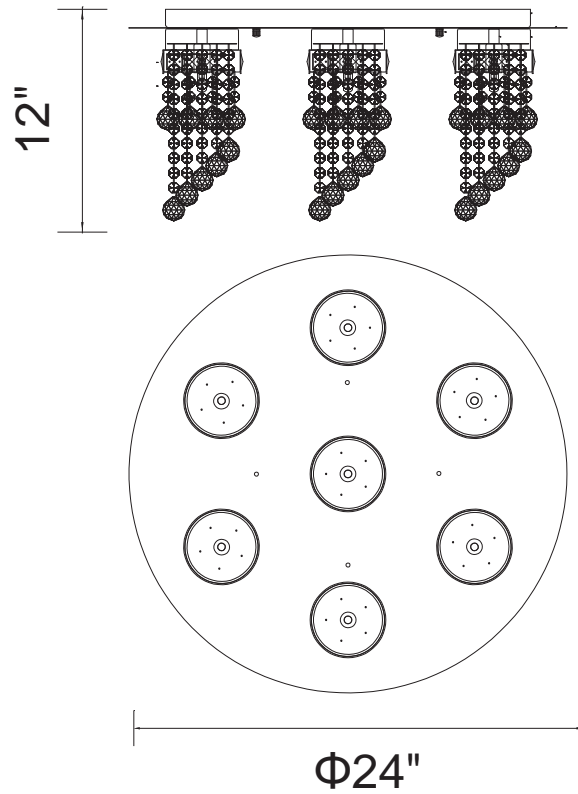

PROJECT: _____

FIXTURE TYPE: _____

LOCATION: _____

CONTACT/PHONE: _____

Item	5072C24C-R
Collection	MONICA
Finish	Chrome
Glass	-----
Crystal	Clear
Input	120V AC,60HZ,AC

Shade	-----
Length/Dia.	24"
Width/Ext.	-----
Height	12"
Maximum	-----
Lumens	-----

Light Source	G9
Bulb Info.	7x40W
Included	-----
Dimmable	Yes
Color	-----
Weight	