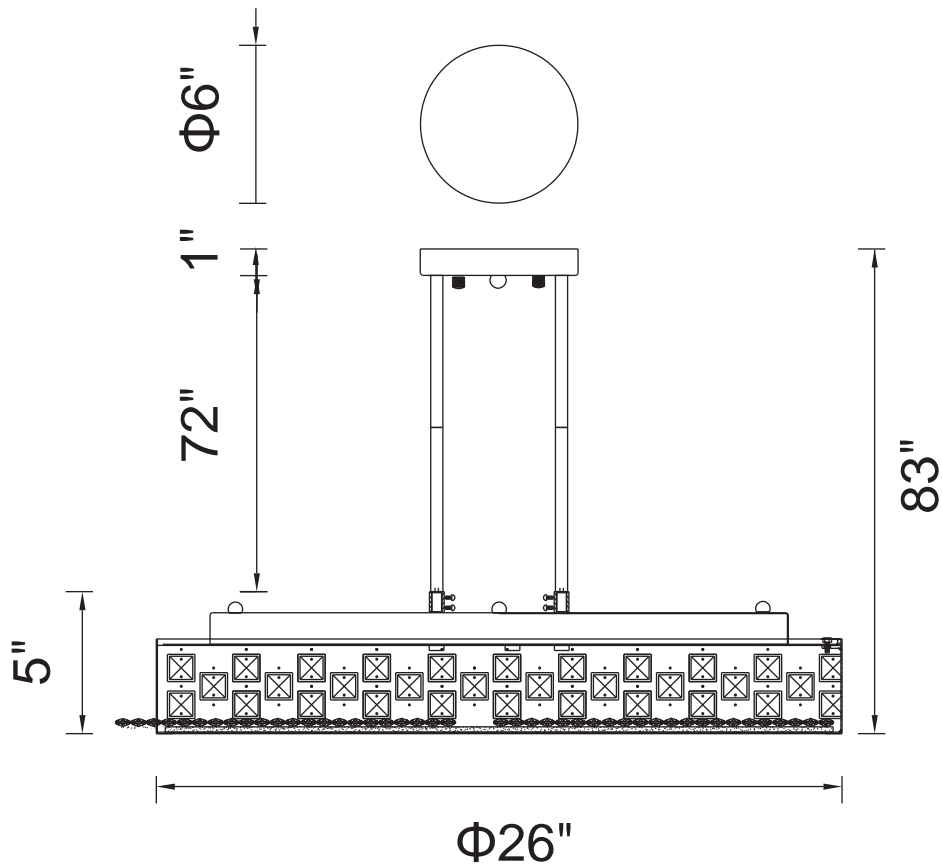

PROJECT: \_\_\_\_\_  
 FIXTURE TYPE: \_\_\_\_\_  
 LOCATION: \_\_\_\_\_  
 CONTACT/PHONE: \_\_\_\_\_

Item	5073P26C
Collection	CINDERELLA
Finish	Chrome
Glass	-----
Crystal	Clear
Input	120V AC,60HZ,AC

Shade	-----
Length/Dia.	26"
Width/Ext.	-----
Height	5"
Maximum	83"
Lumens	-----

Light Source	G9
Bulb Info.	10x40W
Included	-----
Dimmable	Yes
Color	-----
Weight	