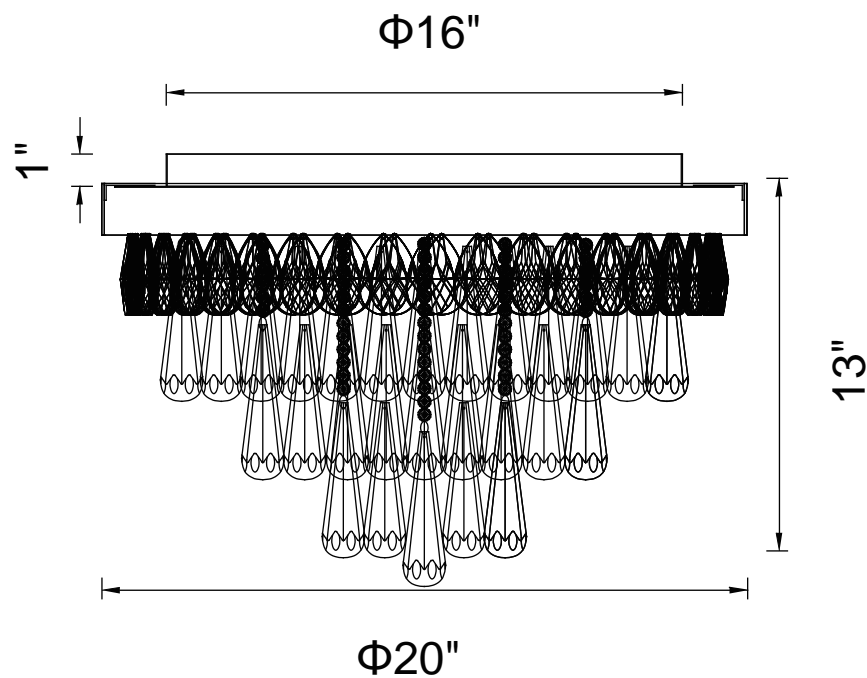

PROJECT: _____

FIXTURE TYPE: _____

LOCATION: _____

CONTACT/PHONE: _____

Item	5078C20C
Collection	VAST
Finish	Chrome
Glass	-----
Crystal	Clear
Input	120V AC,60HZ,AC

Shade	-----
Length/Dia.	20"
Width/Ext.	-----
Height	13"
Maximum	14"
Lumens	-----

Light Source	E12
Bulb Info.	8x60W
Included	-----
Dimmable	Yes
Color	-----
Weight	