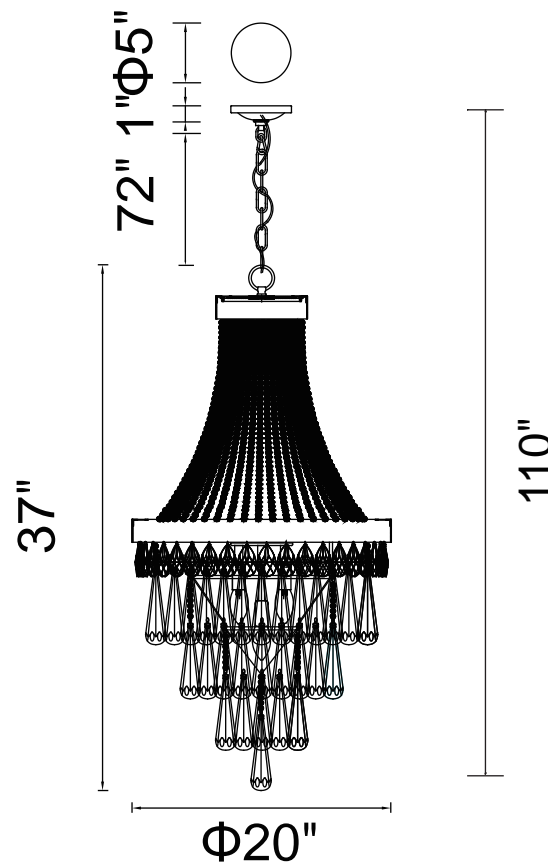

PROJECT: _____

FIXTURE TYPE: _____

LOCATION: _____

CONTACT/PHONE: _____

Item	5078P20C
Collection	VAST
Finish	Chrome
Glass	-----
Crystal	Clear
Input	120V AC,60HZ,AC

Shade	-----
Length/Dia.	20"
Width/Ext.	-----
Height	37"
Maximum	110"
Lumens	-----

Light Source	E12
Bulb Info.	7x60W
Included	-----
Dimmable	Yes
Color	-----
Weight	