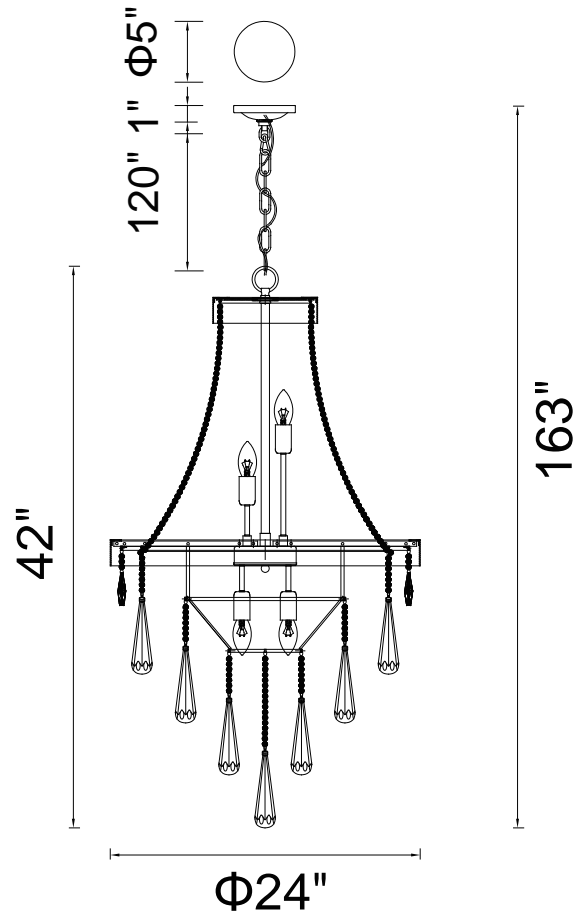

CWI LIGHTING

BRIGHTER LIVING. SIMPLIFIED.

PROJECT: _____

FIXTURE TYPE: _____

LOCATION: _____

CONTACT/PHONE: _____

Item	5078P24C
Collection	VAST
Finish	Chrome
Glass	-----
Crystal	Clear
Input	120V AC,60HZ,AC

Shade	-----
Length/Dia.	24"
Width/Ext.	-----
Height	42"
Maximum	163"
Lumens	-----

Light Source	E12
Bulb Info.	13x60W
Included	-----
Dimmable	No
Color	-----
Weight	