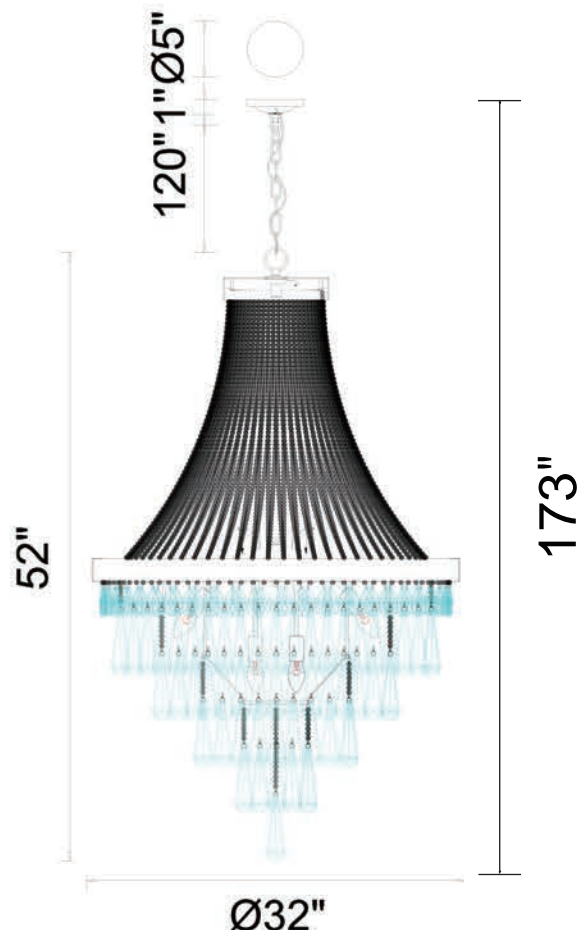

PROJECT: _____

FIXTURE TYPE: _____

LOCATION: _____

CONTACT/PHONE: _____

Item	5078P32C
Collection	VAST
Finish	Chrome
Glass	-----
Crystal	Clear
Input	120V AC,60HZ,AC

Shade	-----
Length/Dia.	32"
Width/Ext.	-----
Height	52"
Maximum	173"
Lumens	-----

Light Source	E12
Bulb Info.	17x60W
Included	-----
Dimmable	Yes
Color	-----
Weight	