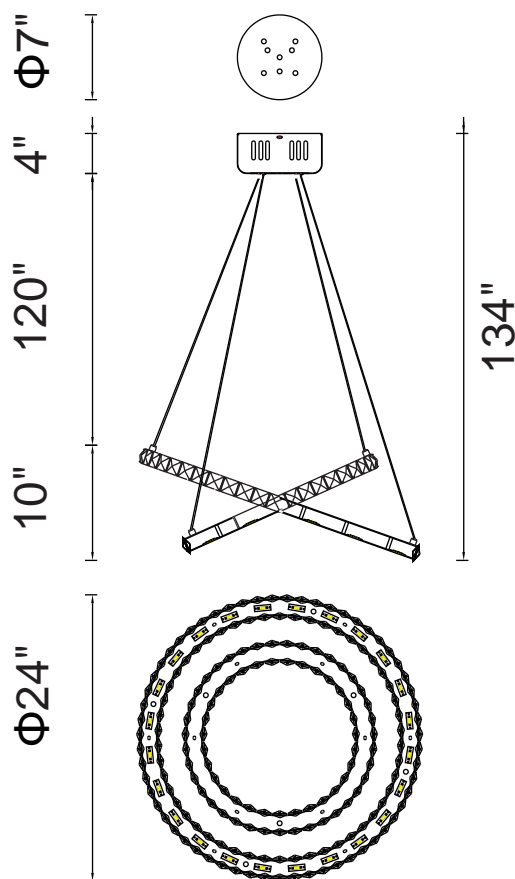

PROJECT: _____

FIXTURE TYPE: _____

LOCATION: _____

CONTACT/PHONE: _____

Item	5080P24ST-2R
Collection	RING
Finish	Stainless Steel
Glass	-----
Crystal	Clear
Input	120V AC,60HZ,AC

Shade	-----
Length/Dia.	24"
Width/Ext.	-----
Height	10"
Maximum	134"
Lumens	2300

Light Source	LED
Bulb Info.	39W
Included	-----
Dimmable	Yes
Color	4000K
Weight	