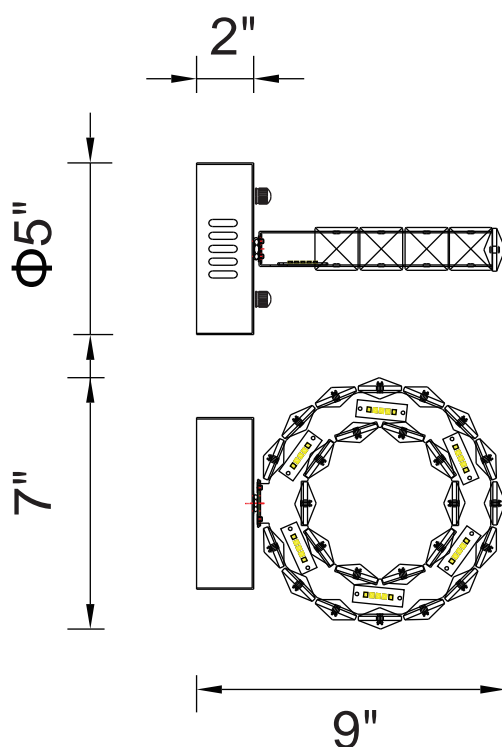

PROJECT: \_\_\_\_\_

FIXTURE TYPE: \_\_\_\_\_

LOCATION: \_\_\_\_\_

CONTACT/PHONE: \_\_\_\_\_

Item	5080W7ST
Collection	RING
Finish	Stainless Steel
Glass	-----
Crystal	Clear
Input	120V AC,60HZ,AC

Shade	-----
Length/Dia.	9"
Width/Ext.	-----
Height	7"
Maximum	-----
Lumens	660

Light Source	LED
Bulb Info.	6W
Included	-----
Dimmable	Yes
Color	4000K
Weight	