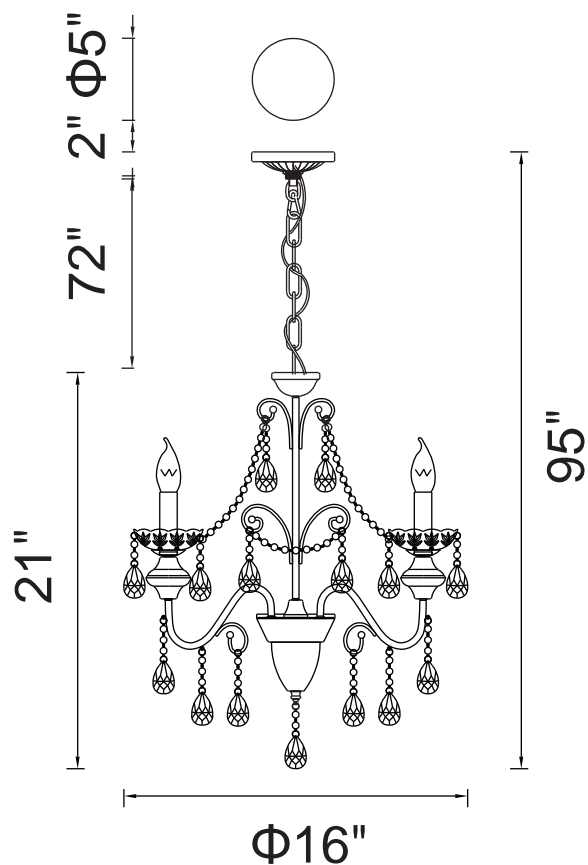

PROJECT: \_\_\_\_\_

FIXTURE TYPE: \_\_\_\_\_

LOCATION: \_\_\_\_\_

CONTACT/PHONE: \_\_\_\_\_

Item	5095P16B-3
Collection	KEEN
Finish	Black
Glass	-----
Crystal	Black
Input	120V AC,60HZ,AC

Shade	-----
Length/Dia.	16"
Width/Ext.	-----
Height	21"
Maximum	95"
Lumens	-----

Light Source	E12
Bulb Info.	3x60W
Included	-----
Dimmable	Yes
Color	-----
Weight	