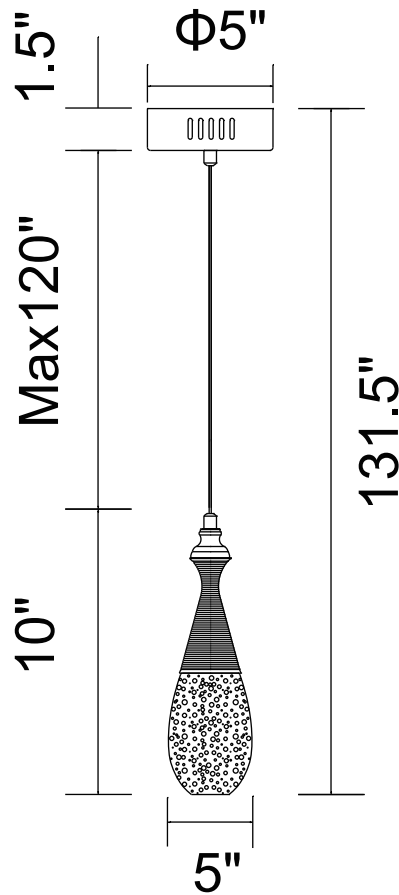

PROJECT: \_\_\_\_\_

FIXTURE TYPE: \_\_\_\_\_

LOCATION: \_\_\_\_\_

CONTACT/PHONE: \_\_\_\_\_

Item	5110P5C-R
Collection	DIOR
Finish	Chrome
Glass	-----
Crystal	Clear
Input	120V AC,60HZ,AC

Shade	-----
Length/Dia.	5"
Width/Ext.	5"
Height	10"
Maximum	131.5"
Lumens	208

Light Source	LED
Bulb Info.	1x4W AC COB
Included	-----
Dimmable	Yes
Color	3000K
Weight	