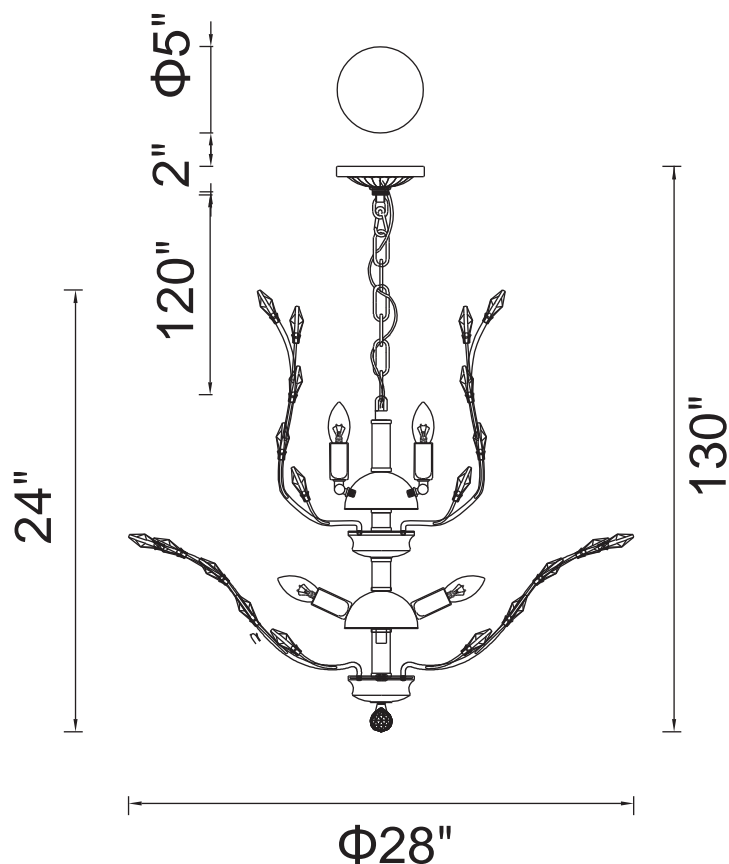

PROJECT: \_\_\_\_\_

FIXTURE TYPE: \_\_\_\_\_

LOCATION: \_\_\_\_\_

CONTACT/PHONE: \_\_\_\_\_

Item	5206P28C
Collection	IVY
Finish	Chrome
Glass	-----
Crystal	Clear
Input	120V AC,60HZ,AC

Shade	-----
Length/Dia.	28"
Width/Ext.	-----
Height	24"
Maximum	130"
Lumens	-----

Light Source	E12
Bulb Info.	9x60W
Included	-----
Dimmable	Yes
Color	-----
Weight	