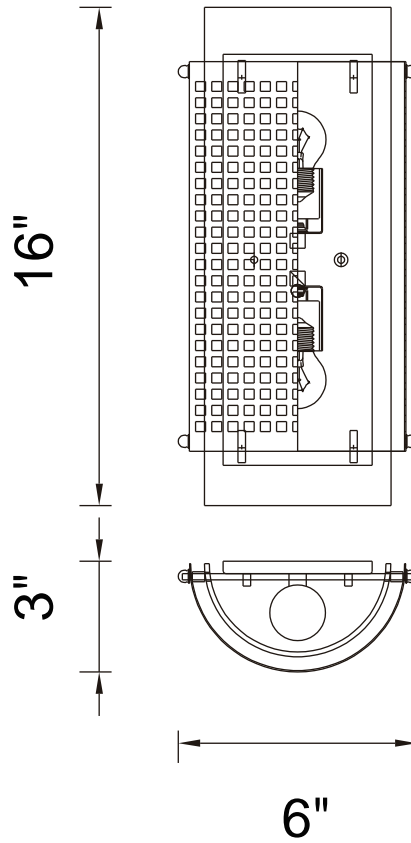

PROJECT: _____

FIXTURE TYPE: _____

LOCATION: _____

CONTACT/PHONE: _____

Item	5209W6B
Collection	CHECKERED
Finish	Black
Glass	Forsted
Crystal	-----
Input	120V AC,60HZ,AC

Shade	-----
Length/Dia.	6"
Width/Ext.	3"
Height	16"
Maximum	-----
Lumens	-----

Light Source	E26
Bulb Info.	2x60W
Included	-----
Dimmable	Yes
Color	-----
Weight	