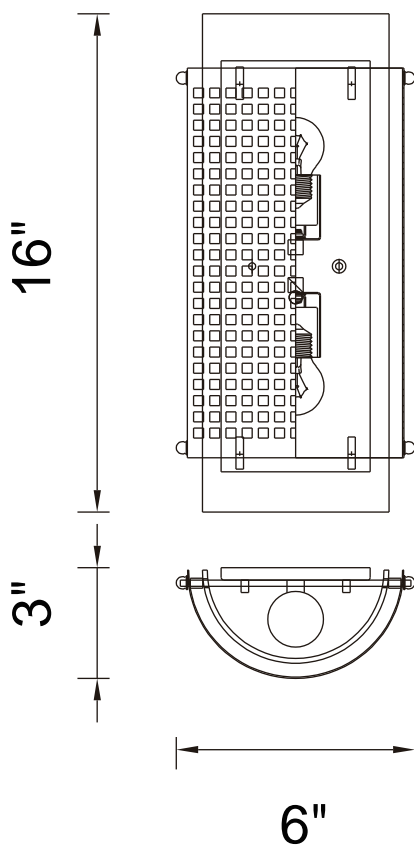

PROJECT: _____

FIXTURE TYPE: _____

LOCATION: _____

CONTACT/PHONE: _____

Item	5209W6SN
Collection	CHECKERED
Finish	Satin Nickel
Glass	Forsted
Crystal	-----
Input	120V AC,60HZ,AC

Shade	-----
Length/Dia.	6"
Width/Ext.	3"
Height	16"
Maximum	-----
Lumens	-----

Light Source	E26
Bulb Info.	2x60W
Included	-----
Dimmable	Yes
Color	-----
Weight	