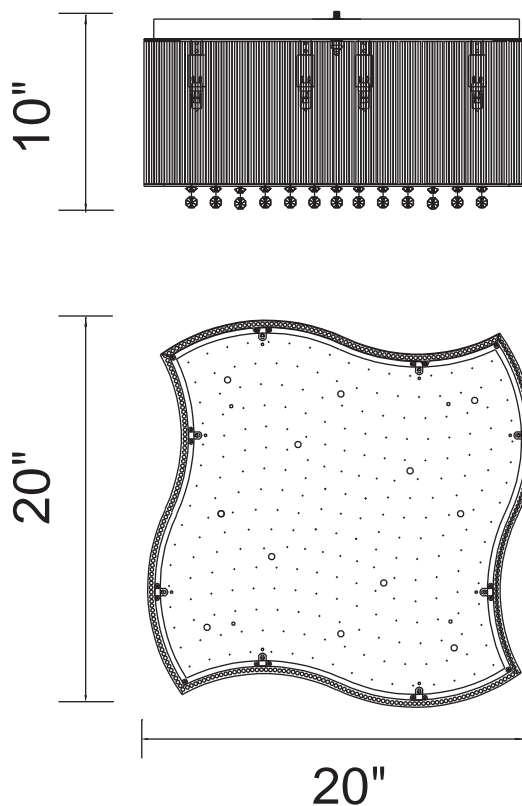

PROJECT: \_\_\_\_\_

FIXTURE TYPE: \_\_\_\_\_

LOCATION: \_\_\_\_\_

CONTACT/PHONE: \_\_\_\_\_

Item	5320C20C-S
Collection	ELSA
Finish	Chrome
Glass	-----
Crystal	Clear
Input	120V AC,60HZ,AC

Shade	-----
Length/Dia.	20"
Width/Ext.	20"
Height	10"
Maximum	-----
Lumens	-----

Light Source	G9
Bulb Info.	10x40W
Included	-----
Dimmable	Yes
Color	-----
Weight	