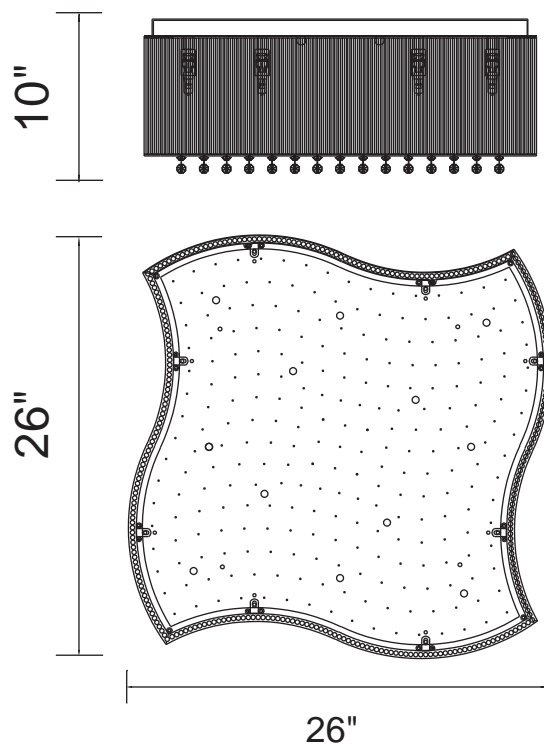

PROJECT: _____

FIXTURE TYPE: _____

LOCATION: _____

CONTACT/PHONE: _____

Item	5320C26C-S
Collection	ELSA
Finish	Chrome
Glass	-----
Crystal	Clear
Input	120V AC,60HZ,AC

Shade	-----
Length/Dia.	26"
Width/Ext.	26"
Height	10"
Maximum	-----
Lumens	-----

Light Source	G9
Bulb Info.	12x40W
Included	-----
Dimmable	Yes
Color	-----
Weight	