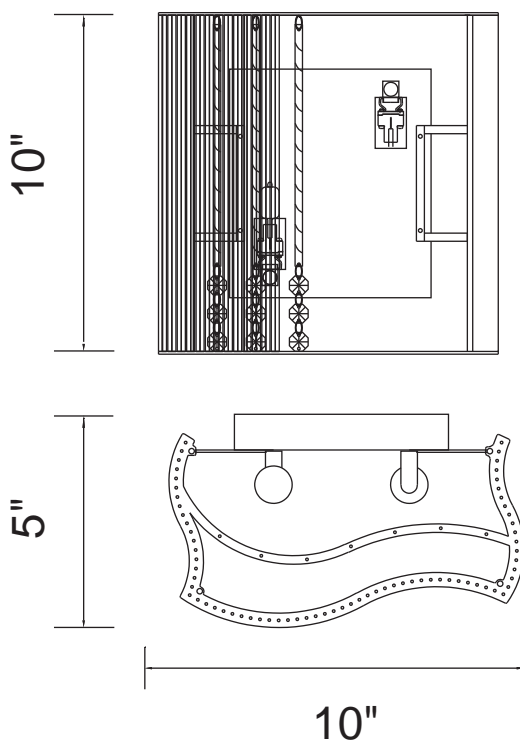

PROJECT: \_\_\_\_\_

FIXTURE TYPE: \_\_\_\_\_

LOCATION: \_\_\_\_\_

CONTACT/PHONE: \_\_\_\_\_

Item	5320W10C
Collection	ELSA
Finish	Chrome
Glass	Clear
Crystal	Clear
Input	120V AC,60HZ,AC

Shade	-----
Length/Dia.	10"
Width/Ext.	5"
Height	10"
Maximum	-----
Lumens	-----

Light Source	G9
Bulb Info.	2x40W
Included	-----
Dimmable	Yes
Color	-----
Weight	