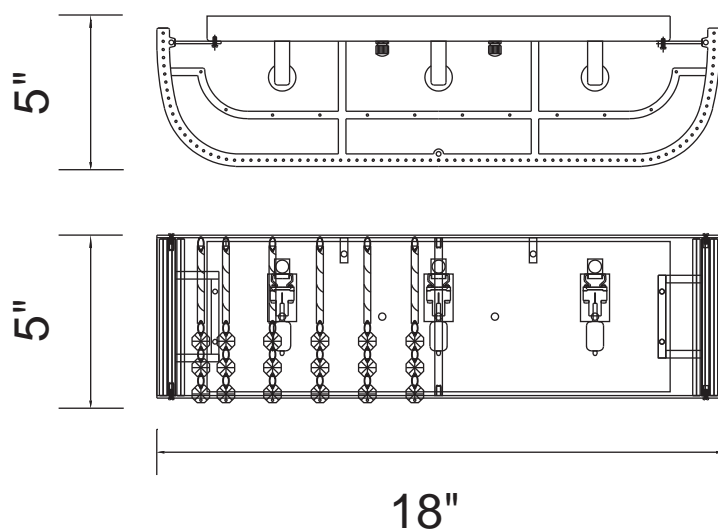

PROJECT: _____

FIXTURE TYPE: _____

LOCATION: _____

CONTACT/PHONE: _____

Item	5320W18C
Collection	ELSA
Finish	Chrome
Glass	Clear
Crystal	Clear
Input	120V AC,60HZ,AC

Shade	-----
Length/Dia.	18"
Width/Ext.	5"
Height	5"
Maximum	-----
Lumens	-----

Light Source	G9
Bulb Info.	3x40W
Included	-----
Dimmable	Yes
Color	-----
Weight	