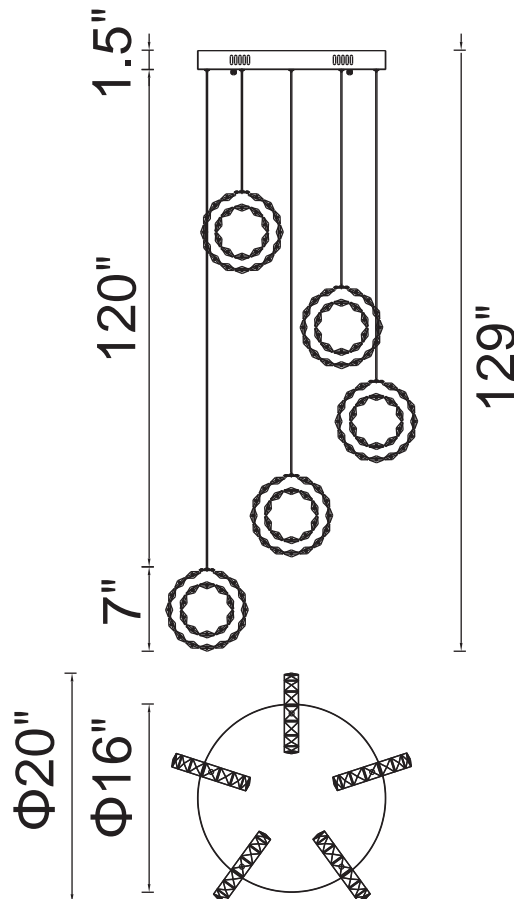

PROJECT: _____

FIXTURE TYPE: _____

LOCATION: _____

CONTACT/PHONE: _____

Item	5417P20ST-R
Collection	RING
Finish	Stainless Steel
Glass	-----
Crystal	Clear
Input	120V AC,60HZ,AC

Shade	-----
Length/Dia.	20"
Width/Ext.	-----
Height	-----
Maximum	129"
Lumens	1800

Light Source	LED
Bulb Info.	20W
Included	-----
Dimmable	Yes
Color	4000K
Weight	