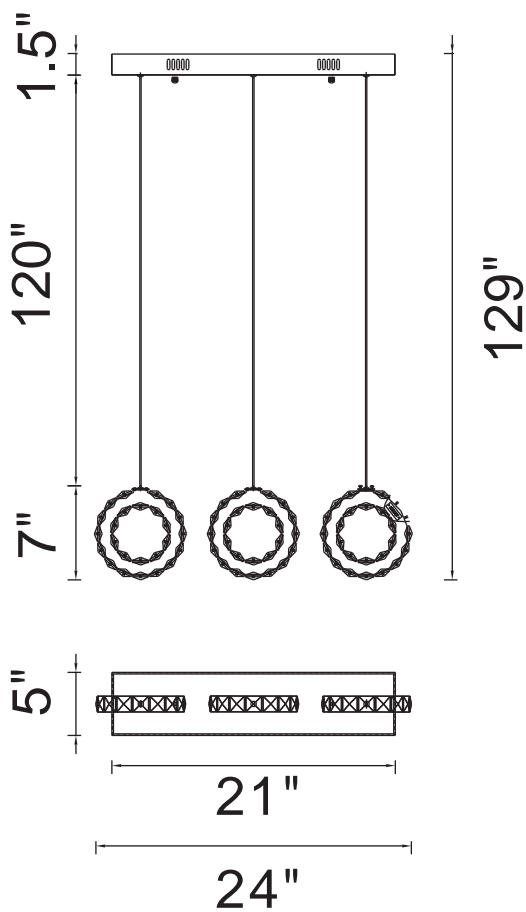

PROJECT: _____
 FIXTURE TYPE: _____
 LOCATION: _____
 CONTACT/PHONE: _____

Item	5417P24ST-RC-A
Collection	RING
Finish	Stainless Steel
Glass	-----
Crystal	Clear
Input	120V AC,60HZ,AC

Shade	-----
Length/Dia.	24"
Width/Ext.	5"
Height	7"
Maximum	129"
Lumens	800

Light Source	LED
Bulb Info.	18W
Included	-----
Dimmable	Yes
Color	4000K
Weight	