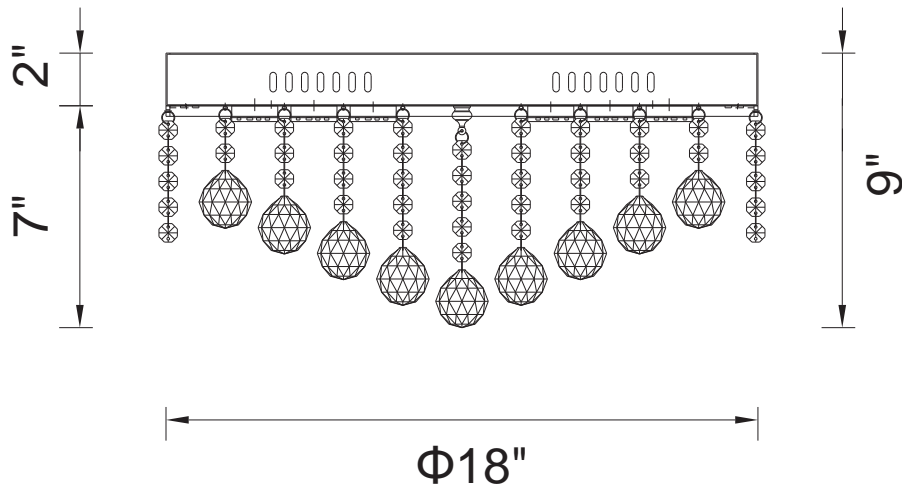

PROJECT: _____

FIXTURE TYPE: _____

LOCATION: _____

CONTACT/PHONE: _____

Item	5424C18C
Collection	CASCADE
Finish	Chrome
Glass	-----
Crystal	Clear
Input	120V AC,60HZ,AC

Shade	-----
Length/Dia.	18"
Width/Ext.	-----
Height	9"
Maximum	-----
Lumens	-----

Light Source	G9
Bulb Info.	8x40W
Included	-----
Dimmable	Yes
Color	-----
Weight	