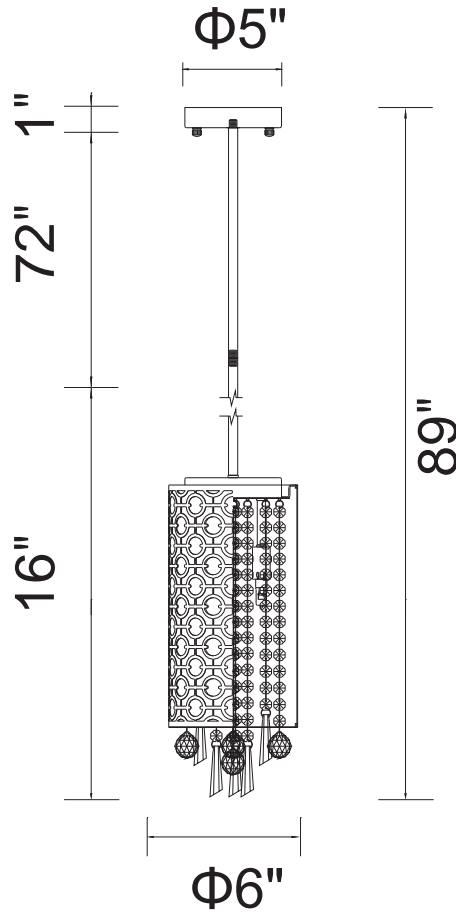

PROJECT: _____

FIXTURE TYPE: _____

LOCATION: _____

CONTACT/PHONE: _____

Item	5430P6ST-R
Collection	GALANT
Finish	Stainless Steel
Glass	-----
Crystal	Clear
Input	120V AC,60HZ,AC

Shade	-----
Length/Dia.	6"
Width/Ext.	-----
Height	16"
Maximum	89"
Lumens	-----

Light Source	G9
Bulb Info.	2x40W
Included	-----
Dimmable	Yes
Color	-----
Weight	