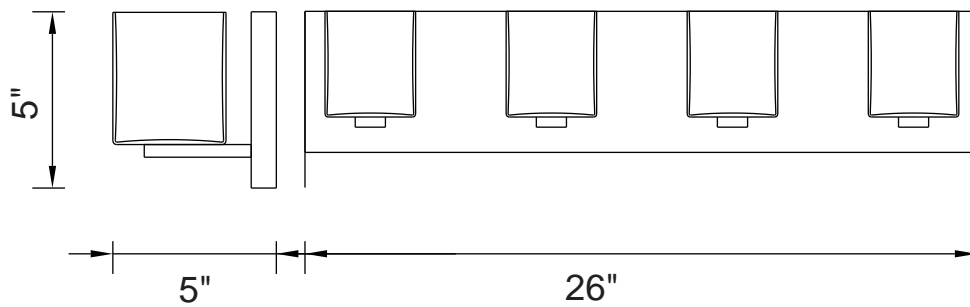

PROJECT: \_\_\_\_\_  
 FIXTURE TYPE: \_\_\_\_\_  
 LOCATION: \_\_\_\_\_  
 CONTACT/PHONE: \_\_\_\_\_

Item	5442W26SN
Collection	CRISTINI
Finish	Satin Nickel
Glass	Off White
Crystal	-----
Input	120V AC,60HZ,AC

Shade	-----
Length/Dia.	26"
Width/Ext.	5"
Height	5"
Maximum	-----
Lumens	-----

Light Source	G9
Bulb Info.	4x40W
Included	-----
Dimmable	Yes
Color	-----
Weight	