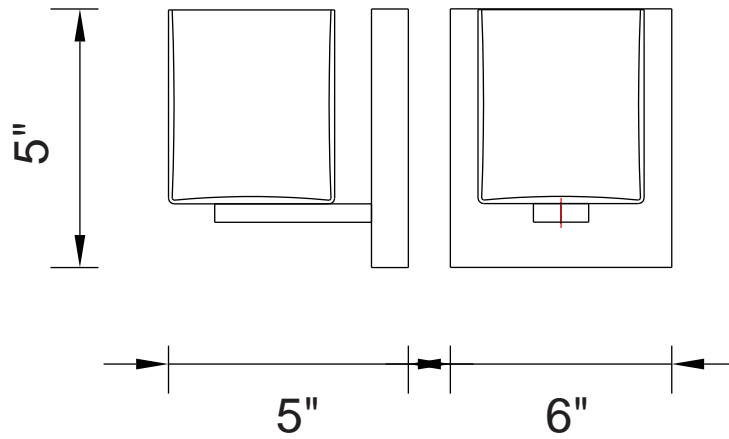

PROJECT: _____

FIXTURE TYPE: _____

LOCATION: _____

CONTACT/PHONE: _____

Item	5442W6SN
Collection	CRISTINI
Finish	Satin Nickel
Glass	Off White
Crystal	-----
Input	120V AC,60HZ,AC

Shade	-----
Length/Dia.	6"
Width/Ext.	5"
Height	5"
Maximum	-----
Lumens	-----

Light Source	G9
Bulb Info.	1x40W
Included	-----
Dimmable	Yes
Color	-----
Weight	