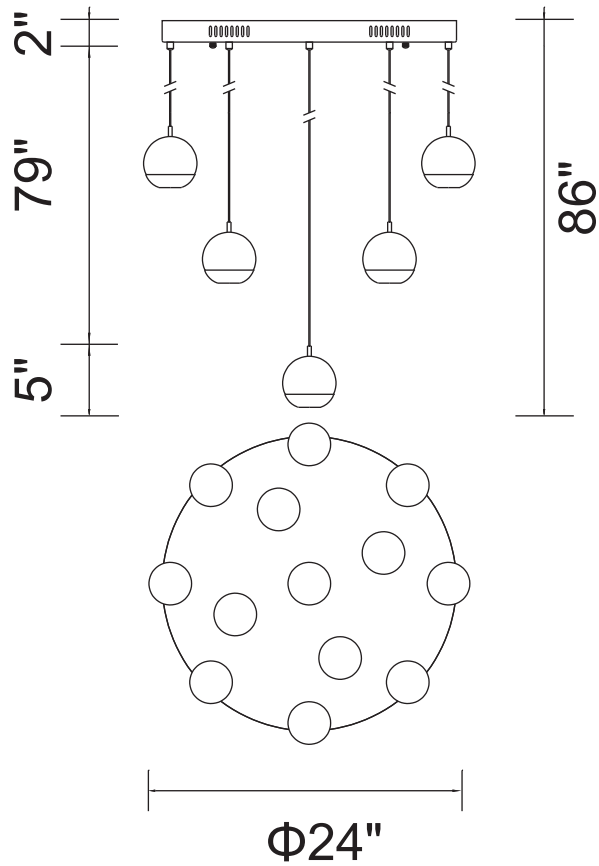

PROJECT: _____
 FIXTURE TYPE: _____
 LOCATION: _____
 CONTACT/PHONE: _____

Item	5444P24C-R
Collection	PERRIER
Finish	Chrome
Glass	-----
Crystal	Clear
Input	120V AC,60HZ,AC

Shade	-----
Length/Dia.	24"
Width/Ext.	-----
Height	5"
Maximum	86"
Lumens	-----

Light Source	DC LED G4 12V
Bulb Info.	MAX 2W
Included	-----
Dimmable	Yes
Color	-----
Weight	