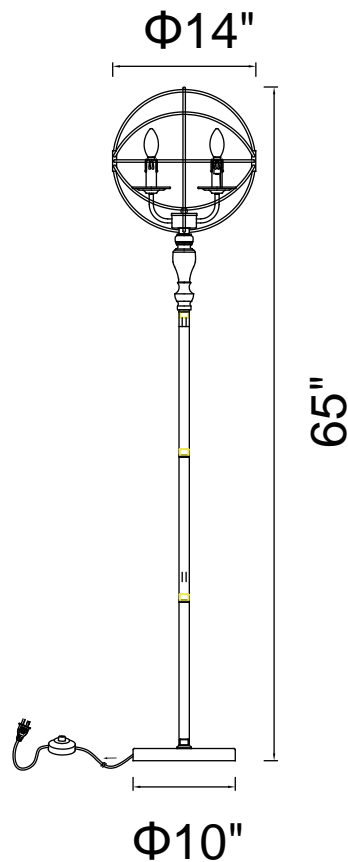

PROJECT: _____

FIXTURE TYPE: _____

LOCATION: _____

CONTACT/PHONE: _____

Item	5464F14DB-3
Collection	ARZA
Finish	Brown
Glass	-----
Crystal	Clear
Input	120V AC,60HZ,AC

Shade	-----
Length/Dia.	65"
Width/Ext.	-----
Height	10"
Maximum	-----
Lumens	-----

Light Source	E12
Bulb Info.	3x60W
Included	-----
Dimmable	Yes
Color	-----
Weight	