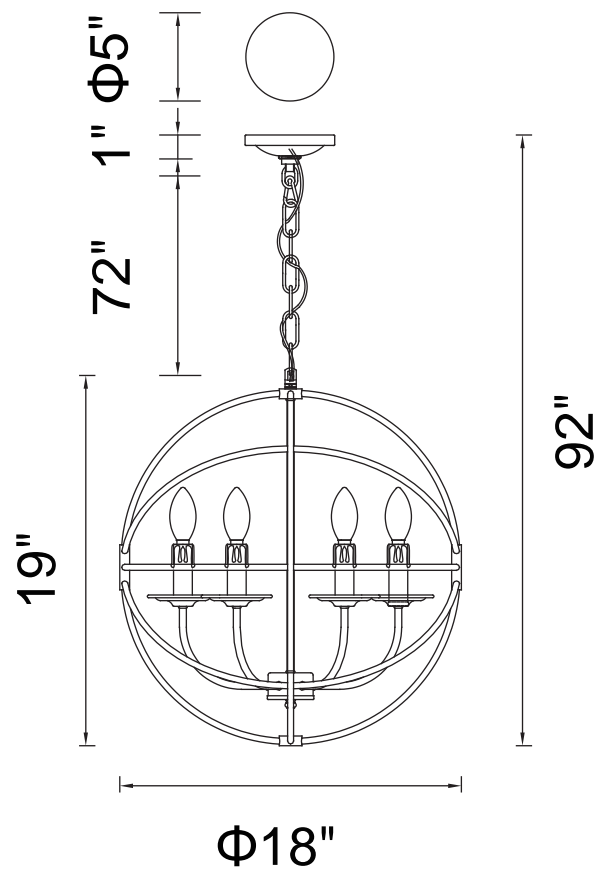

PROJECT: _____

FIXTURE TYPE: _____

LOCATION: _____

CONTACT/PHONE: _____

Item	5464P18DB
Collection	ARZA
Finish	Brown
Glass	-----
Crystal	-----
Input	120V AC,60HZ,AC

Shade	-----
Length/Dia.	18"
Width/Ext.	-----
Height	19"
Maximum	92"
Lumens	-----

Light Source	E12
Bulb Info.	3x60W
Included	-----
Dimmable	Yes
Color	-----
Weight	