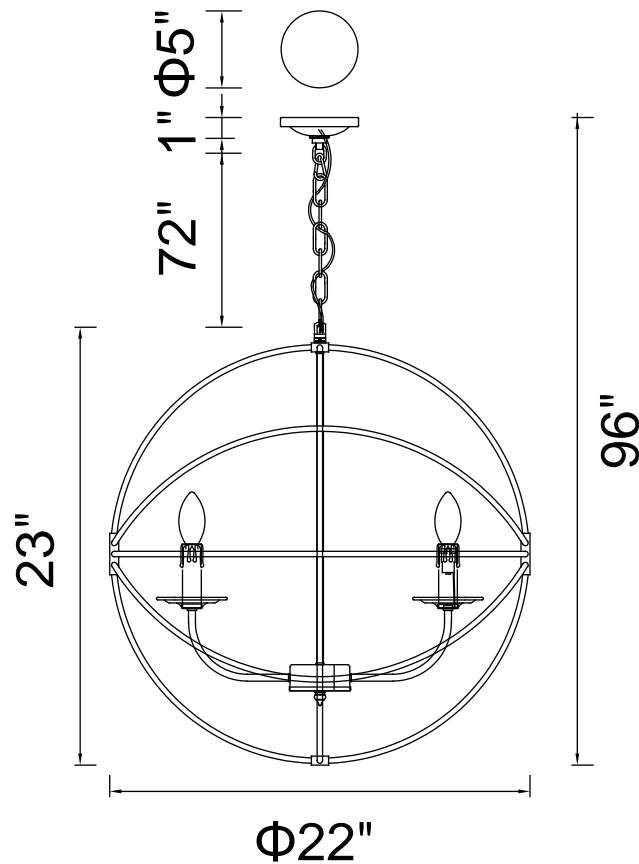

PROJECT: \_\_\_\_\_

FIXTURE TYPE: \_\_\_\_\_

LOCATION: \_\_\_\_\_

CONTACT/PHONE: \_\_\_\_\_

Item	5464P22DB-8
Collection	ARZA
Finish	Brown
Glass	-----
Crystal	-----
Input	120V AC,60HZ,AC

Shade	-----
Length/Dia.	22"
Width/Ext.	-----
Height	23"
Maximum	96"
Lumens	-----

Light Source	E12
Bulb Info.	8x60W
Included	-----
Dimmable	Yes
Color	-----
Weight	