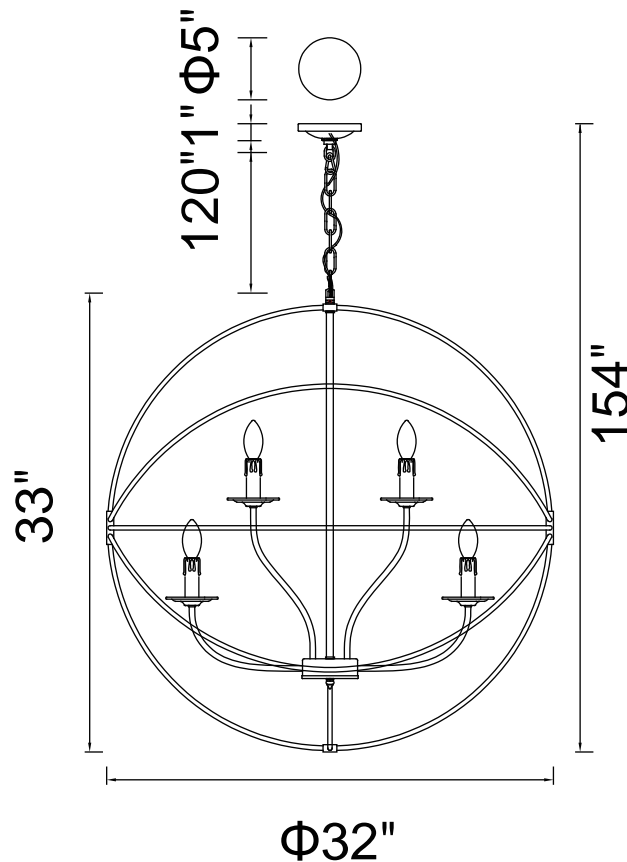

PROJECT: \_\_\_\_\_

FIXTURE TYPE: \_\_\_\_\_

LOCATION: \_\_\_\_\_

CONTACT/PHONE: \_\_\_\_\_

Item	5464P32DB-9
Collection	ARZA
Finish	Brown
Glass	-----
Crystal	-----
Input	120V AC,60HZ,AC

Shade	-----
Length/Dia.	32"
Width/Ext.	-----
Height	33"
Maximum	154"
Lumens	-----

Light Source	E12
Bulb Info.	9x60W
Included	-----
Dimmable	Yes
Color	-----
Weight	