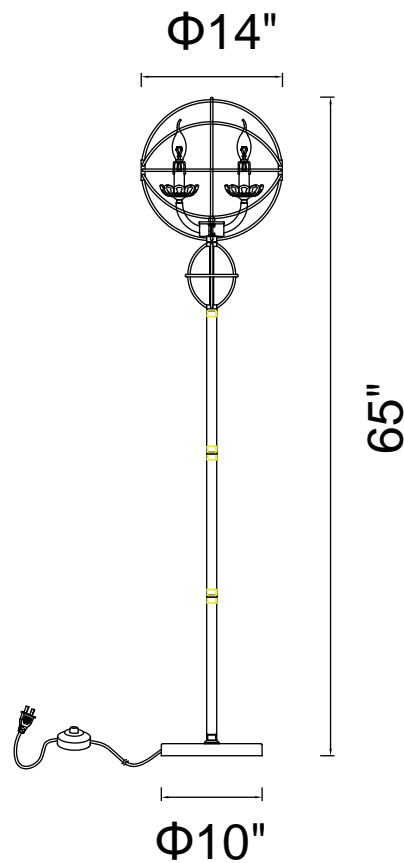

PROJECT: \_\_\_\_\_

FIXTURE TYPE: \_\_\_\_\_

LOCATION: \_\_\_\_\_

CONTACT/PHONE: \_\_\_\_\_

Item	5465F14DB-3
Collection	CAMPECHIA
Finish	Brown
Glass	-----
Crystal	Clear
Input	120V AC,60HZ,AC

Shade	-----
Length/Dia.	14"
Width/Ext.	-----
Height	65"
Maximum	-----
Lumens	-----

Light Source	E12
Bulb Info.	3x60W
Included	-----
Dimmable	Yes
Color	-----
Weight	