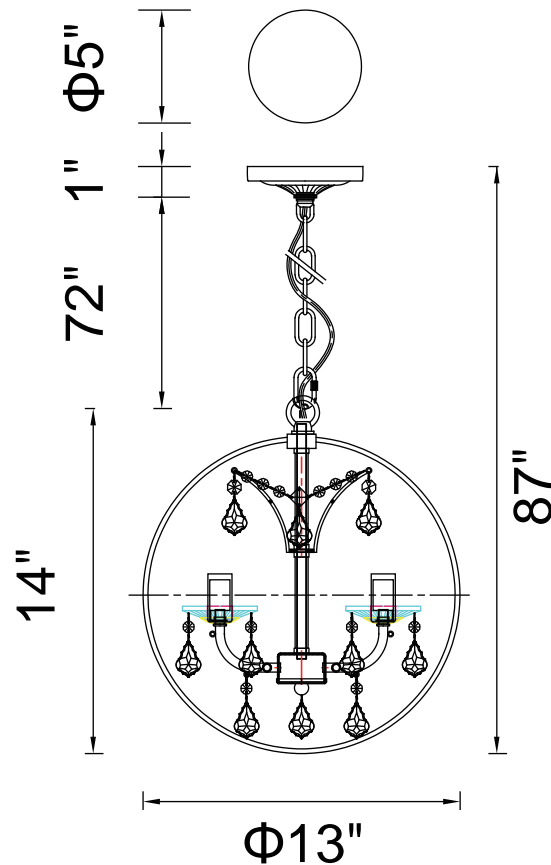

PROJECT: \_\_\_\_\_

FIXTURE TYPE: \_\_\_\_\_

LOCATION: \_\_\_\_\_

CONTACT/PHONE: \_\_\_\_\_

Item	5465P13-DB-3
Collection	CAMPECHIA
Finish	Brown
Glass	-----
Crystal	-----
Input	120V AC,60HZ,AC

Shade	-----
Length/Dia.	13"
Width/Ext.	-----
Height	14"
Maximum	87"
Lumens	-----

Light Source	E12
Bulb Info.	3x60W
Included	-----
Dimmable	Yes
Color	-----
Weight	