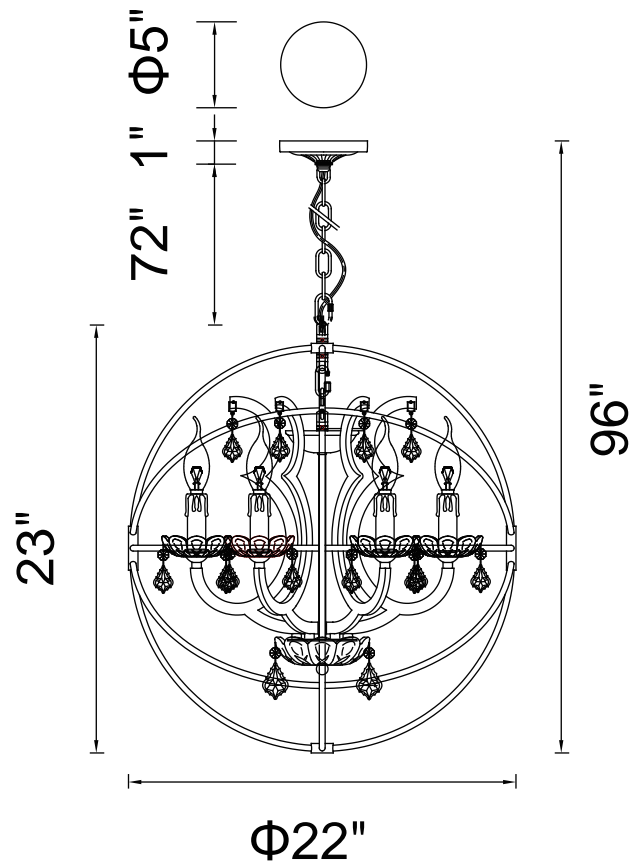

PROJECT: \_\_\_\_\_

FIXTURE TYPE: \_\_\_\_\_

LOCATION: \_\_\_\_\_

CONTACT/PHONE: \_\_\_\_\_

Item	5465P22-DB
Collection	CAMPECHIA
Finish	Brown
Glass	-----
Crystal	-----
Input	120V AC,60HZ,AC

Shade	-----
Length/Dia.	22"
Width/Ext.	-----
Height	23"
Maximum	96"
Lumens	-----

Light Source	E12
Bulb Info.	6x60W
Included	-----
Dimmable	Yes
Color	-----
Weight	