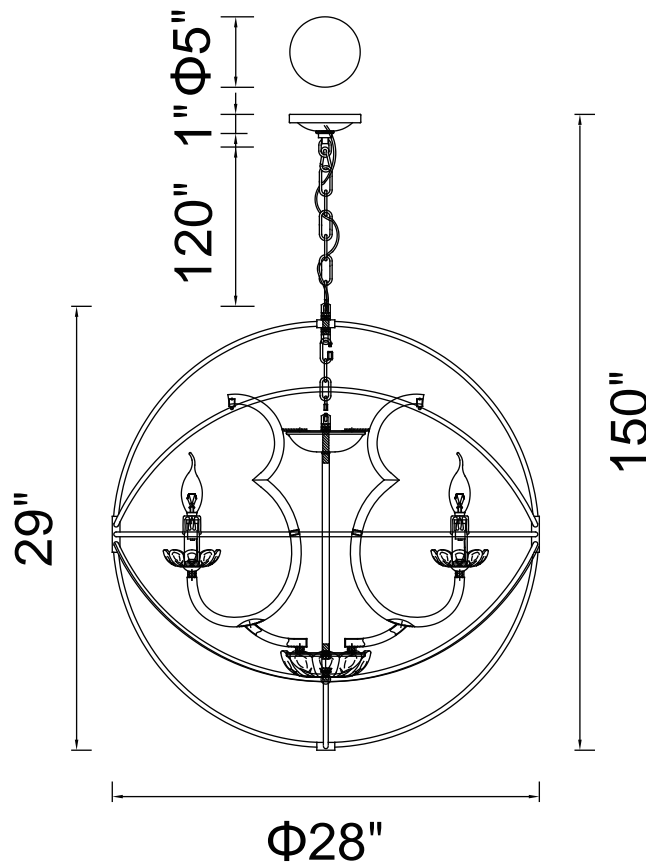

PROJECT: _____

FIXTURE TYPE: _____

LOCATION: _____

CONTACT/PHONE: _____

Item	5465P28DB-8
Collection	CAMPECHIA
Finish	Brown
Glass	-----
Crystal	-----
Input	120V AC,60HZ,AC

Shade	-----
Length/Dia.	28"
Width/Ext.	-----
Height	29"
Maximum	150"
Lumens	-----

Light Source	E12
Bulb Info.	8x60W
Included	-----
Dimmable	Yes
Color	-----
Weight	