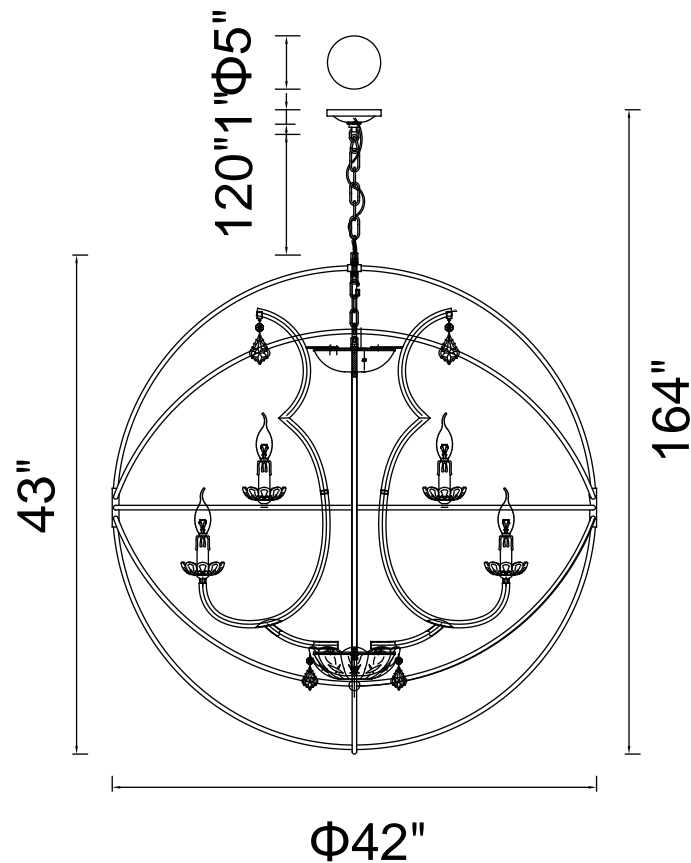

PROJECT: _____

FIXTURE TYPE: _____

LOCATION: _____

CONTACT/PHONE: _____

Item	5465P42DB-12
Collection	CAMPECHIA
Finish	Brown
Glass	-----
Crystal	Clear
Input	120V AC,60HZ,AC

Shade	-----
Length/Dia.	42"
Width/Ext.	-----
Height	43"
Maximum	164"
Lumens	-----

Light Source	E12
Bulb Info.	12x60W
Included	-----
Dimmable	Yes
Color	-----
Weight	