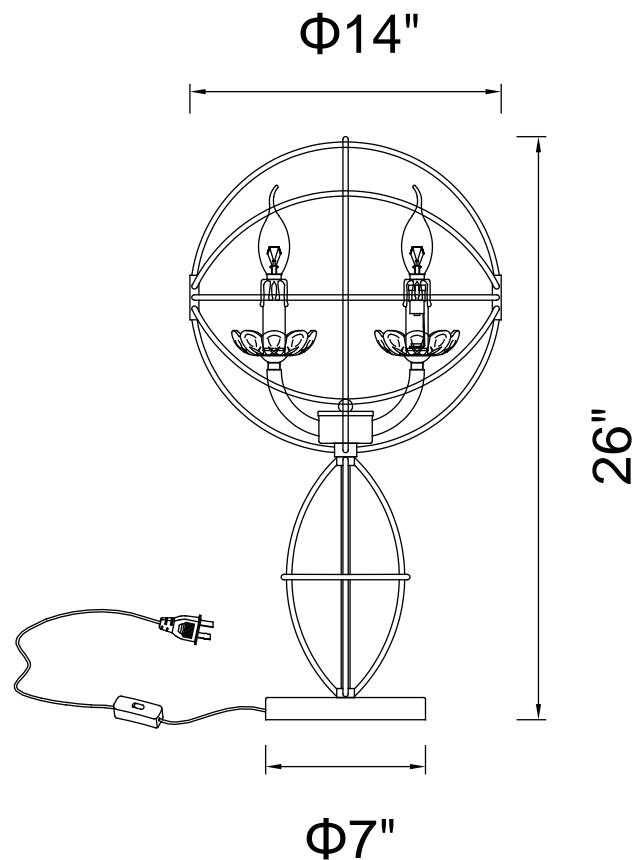

PROJECT: _____

FIXTURE TYPE: _____

LOCATION: _____

CONTACT/PHONE: _____

Item	5465T14DB-3
Collection	CAMPECHIA
Finish	Brown
Glass	-----
Crystal	Clear
Input	120V AC,60HZ,AC

Shade	-----
Length/Dia.	7"
Width/Ext.	-----
Height	26"
Maximum	-----
Lumens	-----

Light Source	E12
Bulb Info.	3x60W
Included	-----
Dimmable	Yes
Color	-----
Weight	