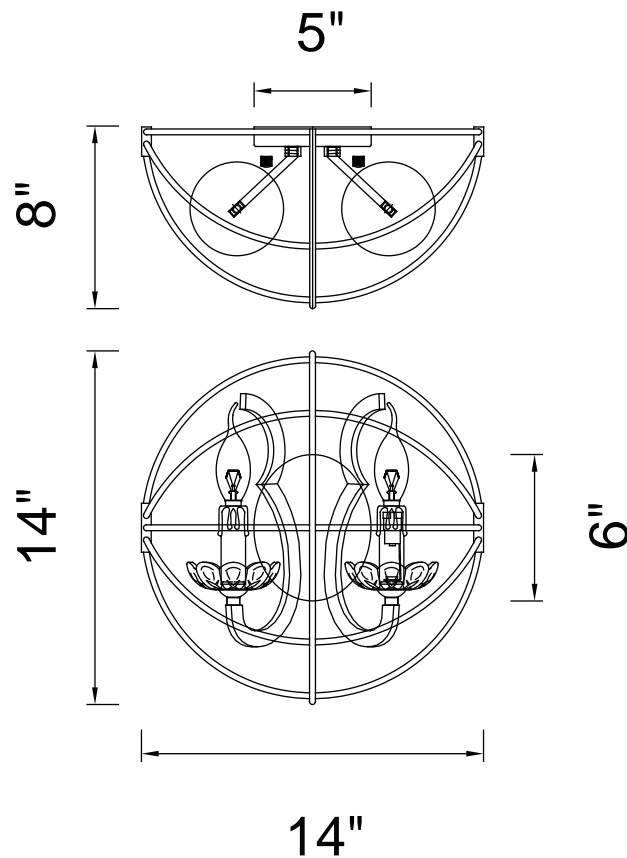

PROJECT: _____

FIXTURE TYPE: _____

LOCATION: _____

CONTACT/PHONE: _____

Item	5465W14DB-2
Collection	CAMPECHIA
Finish	Brown
Glass	-----
Crystal	-----
Input	120V AC,60HZ,AC

Shade	-----
Length/Dia.	14"
Width/Ext.	8"
Height	14"
Maximum	-----
Lumens	-----

Light Source	E12
Bulb Info.	2x60W
Included	-----
Dimmable	Yes
Color	-----
Weight	