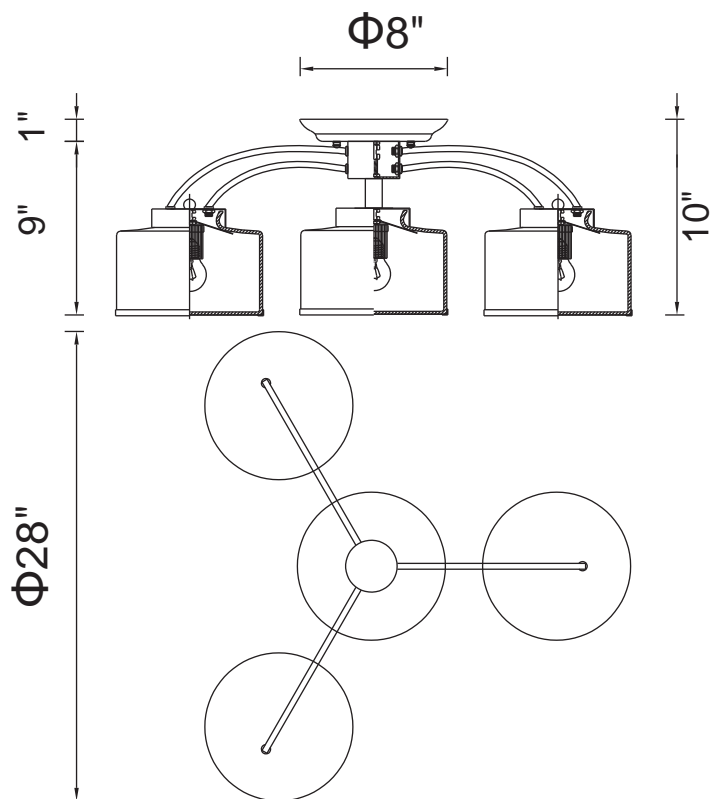

PROJECT: \_\_\_\_\_

FIXTURE TYPE: \_\_\_\_\_

LOCATION: \_\_\_\_\_

CONTACT/PHONE: \_\_\_\_\_

Item	5479C28C-4
Collection	FROSTED
Finish	Chrome
Glass	Off White
Crystal	Clear
Input	120V AC,60HZ,AC

Shade	-----
Length/Dia.	28"
Width/Ext.	-----
Height	10"
Maximum	-----
Lumens	-----

Light Source	E26
Bulb Info.	4x60W
Included	-----
Dimmable	Yes
Color	-----
Weight	