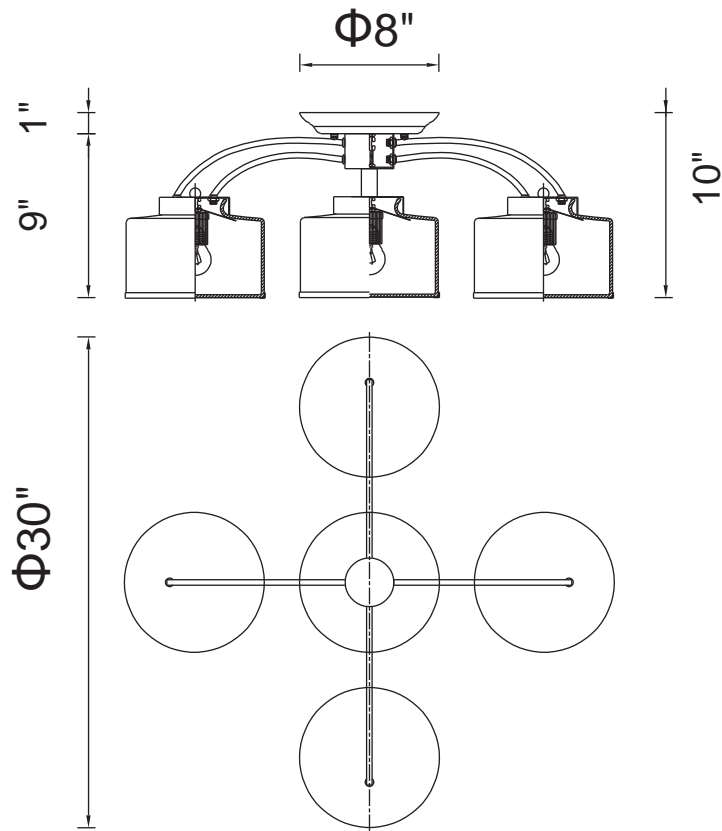

PROJECT: \_\_\_\_\_  
 FIXTURE TYPE: \_\_\_\_\_  
 LOCATION: \_\_\_\_\_  
 CONTACT/PHONE: \_\_\_\_\_

Item	5479C30C-5
Collection	FROSTED
Finish	Chrome
Glass	Off White
Crystal	Clear
Input	120V AC,60HZ,AC

Shade	-----
Length/Dia.	30"
Width/Ext.	-----
Height	10"
Maximum	-----
Lumens	-----

Light Source	E26
Bulb Info.	5x60W
Included	-----
Dimmable	Yes
Color	-----
Weight	