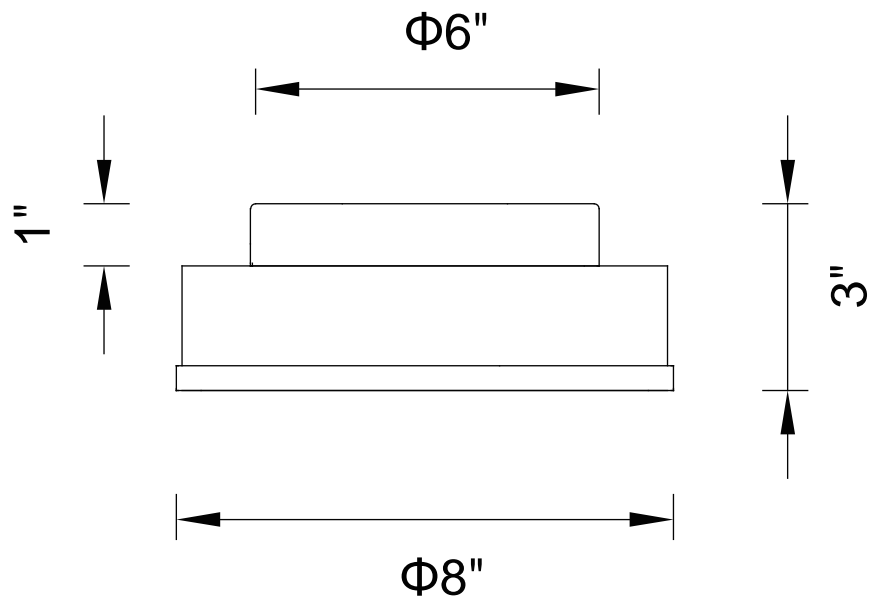

PROJECT: \_\_\_\_\_  
 FIXTURE TYPE: \_\_\_\_\_  
 LOCATION: \_\_\_\_\_  
 CONTACT/PHONE: \_\_\_\_\_

Item	5479C8SN-R
Collection	FROSTED
Finish	Satin Nickel
Glass	Frosted
Crystal	-----
Input	120V AC,60HZ,AC

Shade	-----
Length/Dia.	8"
Width/Ext.	-----
Height	3"
Maximum	-----
Lumens	-----

Light Source	E26
Bulb Info.	1x60W
Included	-----
Dimmable	Yes
Color	-----
Weight	