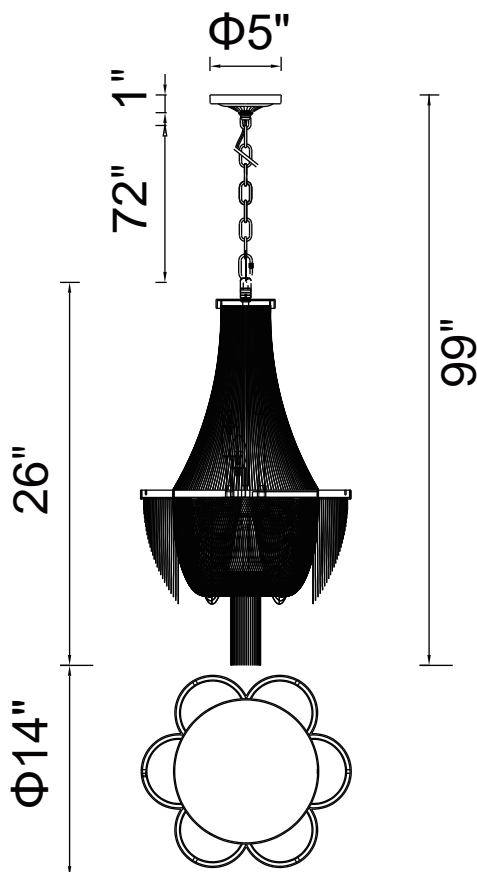

PROJECT: _____
 FIXTURE TYPE: _____
 LOCATION: _____
 CONTACT/PHONE: _____

Item	5480P14C
Collection	TAYLOR
Finish	Chrome
Glass	-----
Crystal	-----
Input	120V AC,60HZ,AC

Shade	-----
Length/Dia.	14"
Width/Ext.	-----
Height	26"
Maximum	99"
Lumens	-----

Light Source	E12
Bulb Info.	7x60W
Included	-----
Dimmable	Yes
Color	-----
Weight	