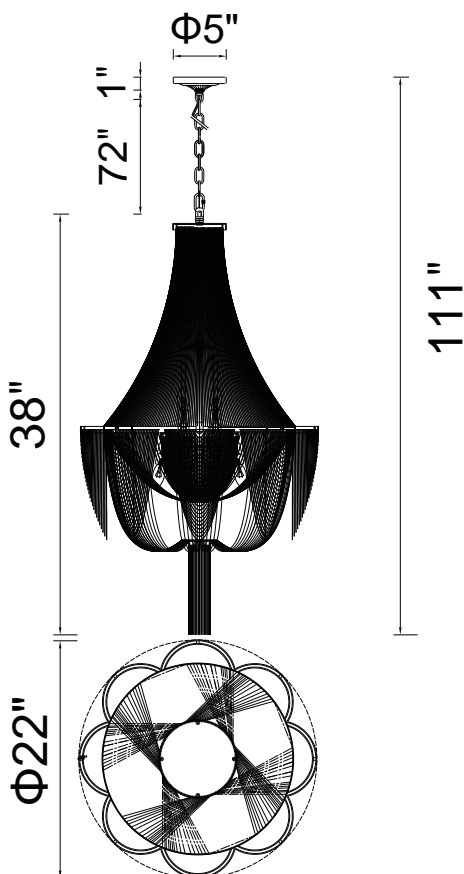

PROJECT: _____

FIXTURE TYPE: _____

LOCATION: _____

CONTACT/PHONE: _____

Item	5480P22C
Collection	TAYLOR
Finish	Chrome
Glass	-----
Crystal	-----
Input	120V AC,60HZ,AC

Shade	-----
Length/Dia.	22"
Width/Ext.	-----
Height	38"
Maximum	111"
Lumens	-----

Light Source	E12
Bulb Info.	10x60W
Included	-----
Dimmable	Yes
Color	-----
Weight	