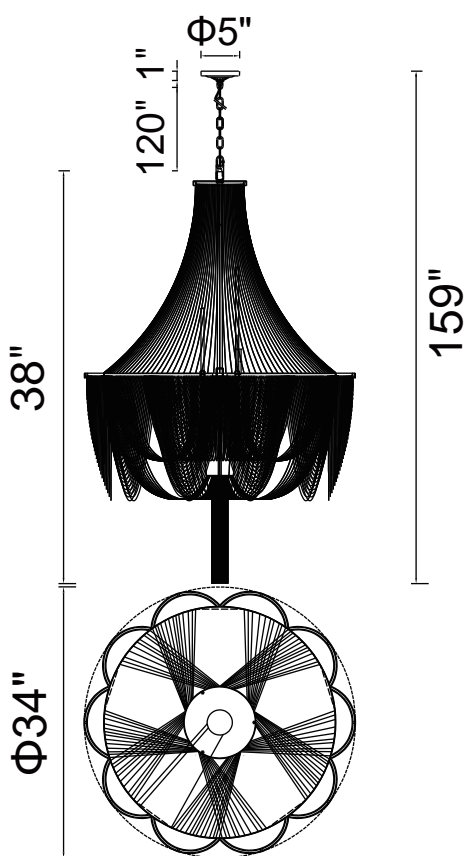

PROJECT: _____

FIXTURE TYPE: _____

LOCATION: _____

CONTACT/PHONE: _____

Item	5480P34C
Collection	TAYLOR
Finish	Chrome
Glass	-----
Crystal	-----
Input	120V AC,60HZ,AC

Shade	-----
Length/Dia.	34"
Width/Ext.	-----
Height	38"
Maximum	159"
Lumens	-----

Light Source	E12
Bulb Info.	18x60W
Included	-----
Dimmable	Yes
Color	-----
Weight	