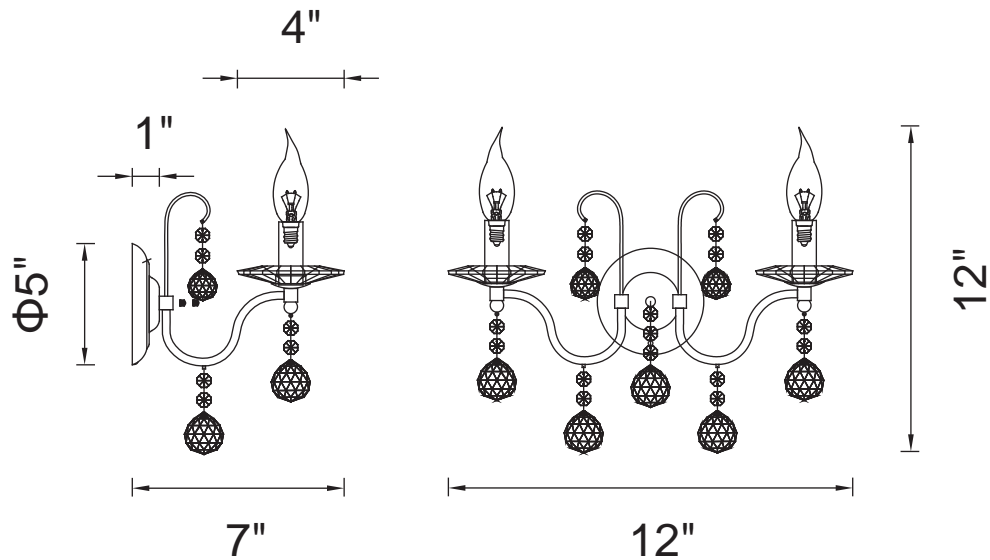

PROJECT: _____

FIXTURE TYPE: _____

LOCATION: _____

CONTACT/PHONE: _____

Item	5507W12C-2
Collection	VALENTINA
Finish	Chrome
Glass	-----
Crystal	Clear
Input	120V AC,60HZ,AC

Shade	-----
Length/Dia.	4"
Width/Ext.	7"
Height	12"
Maximum	-----
Lumens	-----

Light Source	E12
Bulb Info.	2x60W
Included	-----
Dimmable	Yes
Color	-----
Weight	