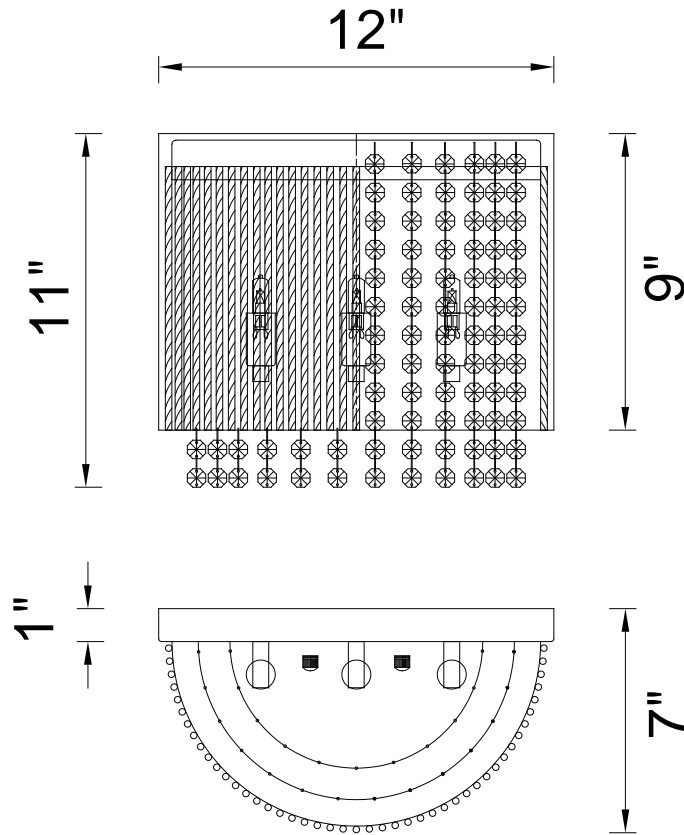

PROJECT: _____
 FIXTURE TYPE: _____
 LOCATION: _____
 CONTACT/PHONE: _____

Item	5535W12C-A
Collection	CLAIRE
Finish	Chrome
Glass	-----
Crystal	Clear
Input	120V AC,60HZ,AC

Shade	-----
Length/Dia.	12"
Width/Ext.	7"
Height	11"
Maximum	-----
Lumens	-----

Light Source	G9
Bulb Info.	3x40W
Included	-----
Dimmable	Yes
Color	-----
Weight	