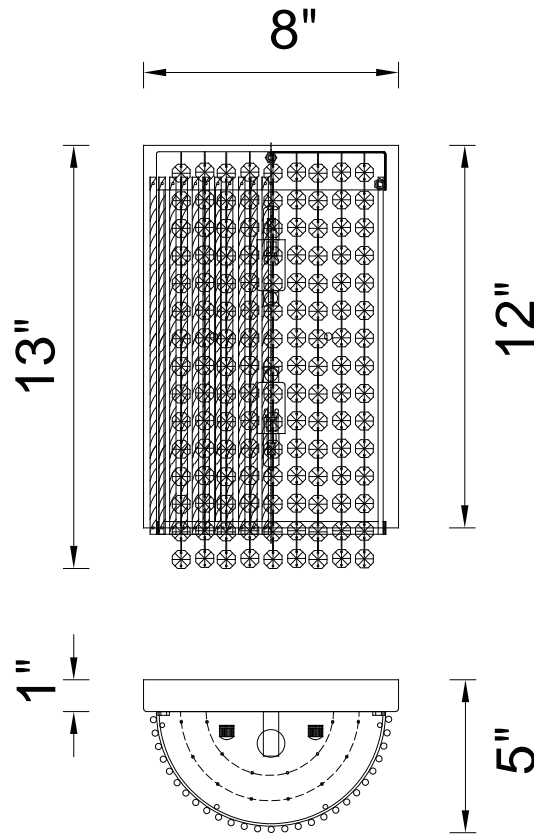

PROJECT: _____
 FIXTURE TYPE: _____
 LOCATION: _____
 CONTACT/PHONE: _____

Item	5535W8C-A
Collection	CLAIRE
Finish	Chrome
Glass	-----
Crystal	Clear
Input	120V AC,60HZ,AC

Shade	-----
Length/Dia.	8"
Width/Ext.	5"
Height	13"
Maximum	-----
Lumens	-----

Light Source	G9
Bulb Info.	2x40W
Included	-----
Dimmable	Yes
Color	-----
Weight	