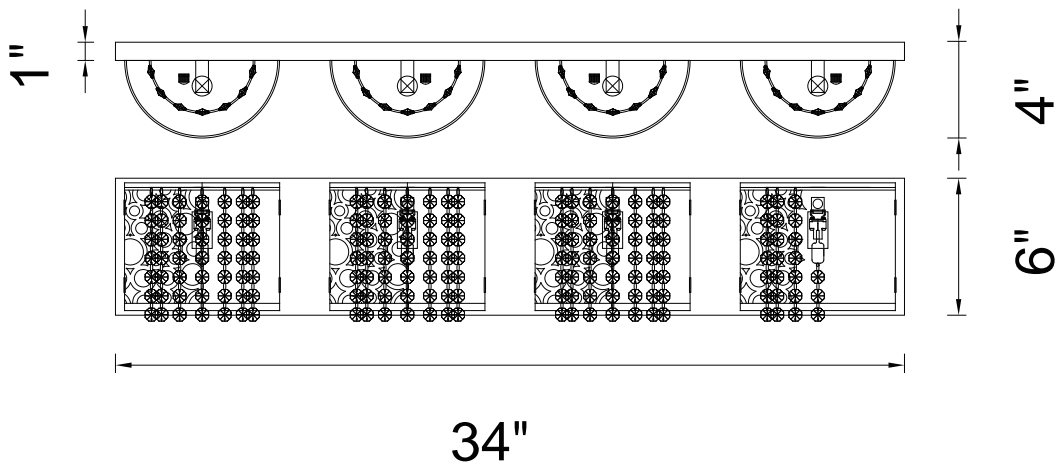

CWI LIGHTING

BRIGHTER LIVING. SIMPLIFIED.

PROJECT: _____
 FIXTURE TYPE: _____
 LOCATION: _____
 CONTACT/PHONE: _____

Item	5536W34ST-R-4
Collection	BUBBLES
Finish	Stainless Steel
Glass	-----
Crystal	Clear
Input	120V AC,60HZ,AC

Shade	-----
Length/Dia.	34"
Width/Ext.	4"
Height	6"
Maximum	-----
Lumens	-----

Light Source	G9
Bulb Info.	4x40W
Included	-----
Dimmable	No
Color	-----
Weight	